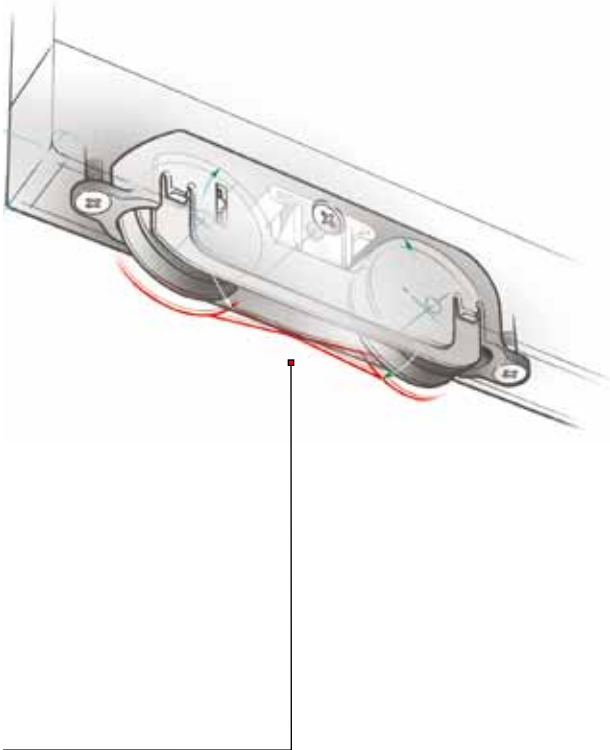

DESIGN flexibility

Milgard's aluminum patio door offers effortless, worry-free operation for a lifetime.

Milgard aluminum windows can be combined and matched to build just about any configuration you can dream up. And because of aluminum's inherent strength, these configurations aren't hindered by large mullions or other view-robbing structural members. Beyond rectangular shapes, our aluminum windows are available in a variety of radius and arch-top designs.

For replacement window use, Milgard offers our Z-Bar™ line of aluminum windows, offering a solution for stucco applications without removal of the old window system. This method of replacement avoids disruption of the original building envelope. We also offer an H-Bar™ window system for replacement of old sloped sill wood windows. Ask your Milgard representative for more information about these unique window systems.

Our comprehensive aluminum line is also complemented by a line of matching, sliding patio doors, available in two, three and four panel configurations. A screen with color-matched extruded frame is included with all operable windows and doors.